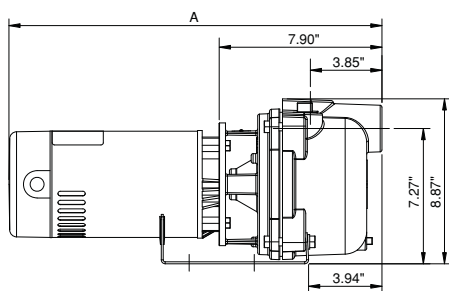

Noryl® is a registered trademark of G.E.

1-1/2" NPT Suction    1-1/2" NPT Discharge

Dimensions	
HP	A
1	20.0"
1.5	21.6"
2	21.6"

**Note:** Dimensions will vary according to motor manufacturer.