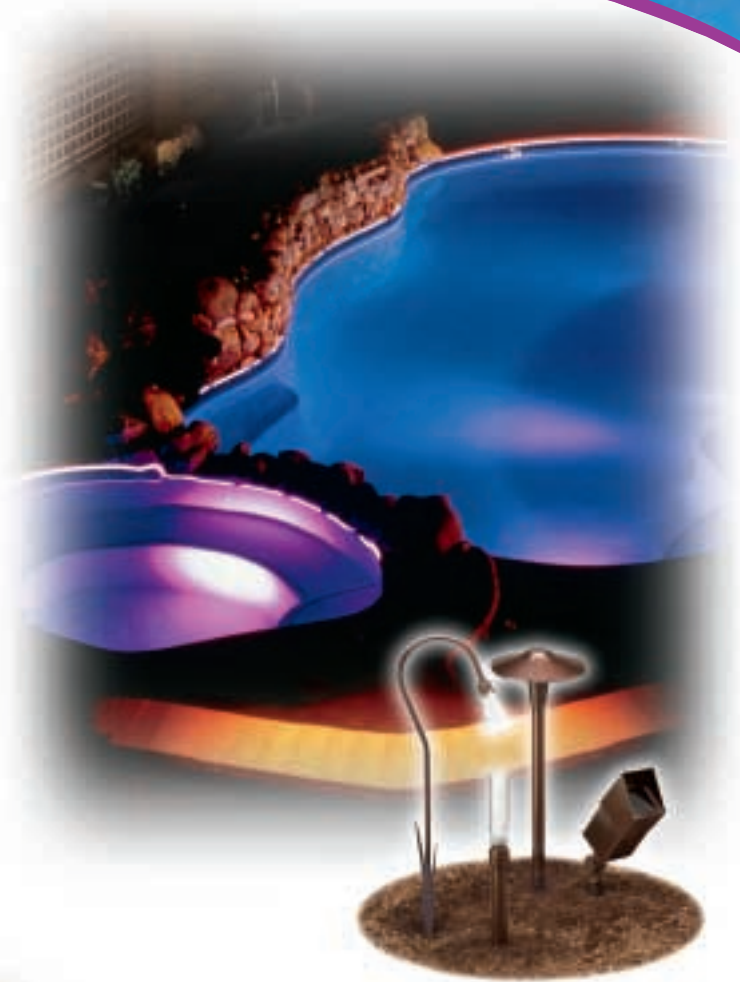

Lighting

Pentair...for the absolute ultimate in pool and spa lighting

Combine the dramatic effects of your SAM/SAL light show with our many other exciting options to turn your backyard into an inviting after-dark retreat. Let FIBERworks®, a dazzling fiber optics lighting system, illuminate the pathways to your aquatic paradise. Features such as our advanced OptiFusion™ with its superior light transmission and the compact Photon Generator for brighter, long-lasting lighting will provide the perfect nighttime environment.

Investigate the possibilities with your Pool Professional. They're ready to help you design your very own wonderland.

Ask your Pool Professional about Pentair's comfort and convenience options to add a whole new dimension to your pool living:

- ✦ *automatic sanitizers*
- ✦ *automated controls*
- ✦ *heaters*
- ✦ *automatic cleaners*
- ✦ *automated color lighting*

Pentair
Pool Products™

Because reliability matters most

Phone: 800-831-7133 • Fax: 800-284-4151 • www.pentairpool.com

7/01 Part #PI-561

Printed in USA ©Pentair Pool Products, Inc.